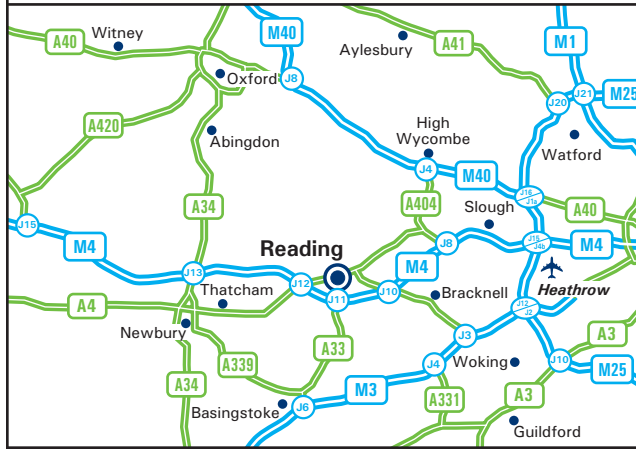

the  
Oakwood  
centre

Woodford Park  
Leisure Centre

Bulmershe  
Leisure Centre

**DIRECTIONS TO THE OAKWOOD CENTRE**

**From M4**

Leave M4 at Junction 10 and follow directions for Reading on the A329.  
Take the slip road off this road signposted to Reading.  
At the roundabout you should take the 3rd exit - the A4 signposted to Sonning/Maidenhead.  
Keep on the A4, going straight on at the next 2 roundabouts.  
At the next roundabout take the 3rd exit into Pound Lane which turns into Butts Hill Road.  
Continue along this road to the roundabout and take the third exit onto Headley Road.  
Oakwood Centre on the right just before the mini roundabout (see inset 1).  
Parking is opposite the Oakwood Centre in Pay & Display car park, or alternatively at the Woodford Park leisure centre

**By Train**

Reading Station is served by trains from London Paddington, Swindon, Bristol, South Wales, Oxford, Basingstoke and Guildford. From the station take a taxi to Woodley.

**1** **The Oakwood Centre**  
Headley Road  
Woodley Berkshire RG5 4JZ  
Tel: 0118 969 0356  
Fax: 0118 921 6928