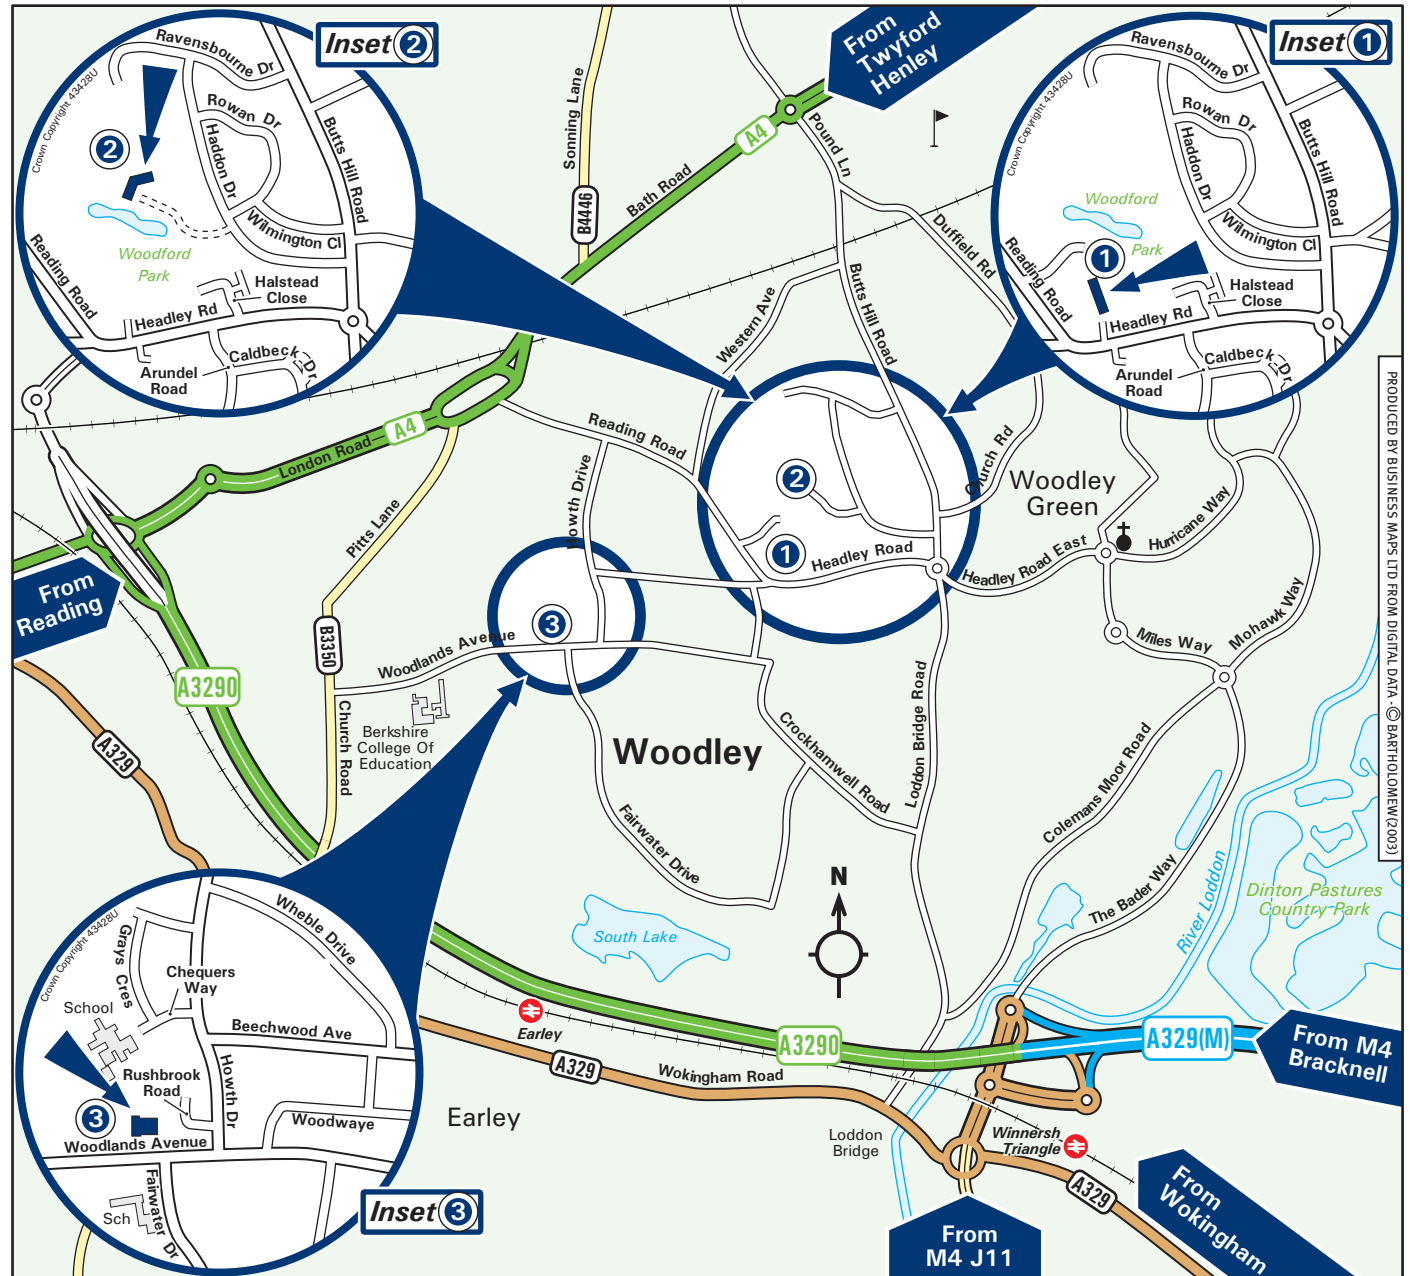

the  
Oakwood  
centre

Woodford Park  
Leisure Centre

Bulmershe  
Leisure Centre

**DIRECTIONS TO THE OAKWOOD CENTRE**

**From M4**

Leave M4 at Junction 10 and follow directions for Reading on the A329.  
Take the slip road off this road signposted to Reading.  
At the roundabout you should take the 3rd exit - the A4 signposted to Sonning/Maidenhead.  
Keep on the A4, going straight on at the next 2 roundabouts.  
At the next roundabout take the 3rd exit into Pound Lane which turns into Butts Hill Road.  
Continue along this road to the roundabout and take the third exit onto Headley Road.  
Oakwood Centre on the right just before the mini roundabout (see inset 1).  
Parking is opposite the Oakwood Centre in Pay & Display car park, or alternatively at the Woodford Park leisure centre

**By Train**

Reading Station is served by trains from London Paddington, Swindon, Bristol, South Wales, Oxford, Basingstoke and Guildford. From the station take a taxi to Woodley.

**1** **The Oakwood Centre**  
Headley Road  
Woodley Berkshire RG5 4JZ  
Tel: 0118 969 0356  
Fax: 0118 921 6928